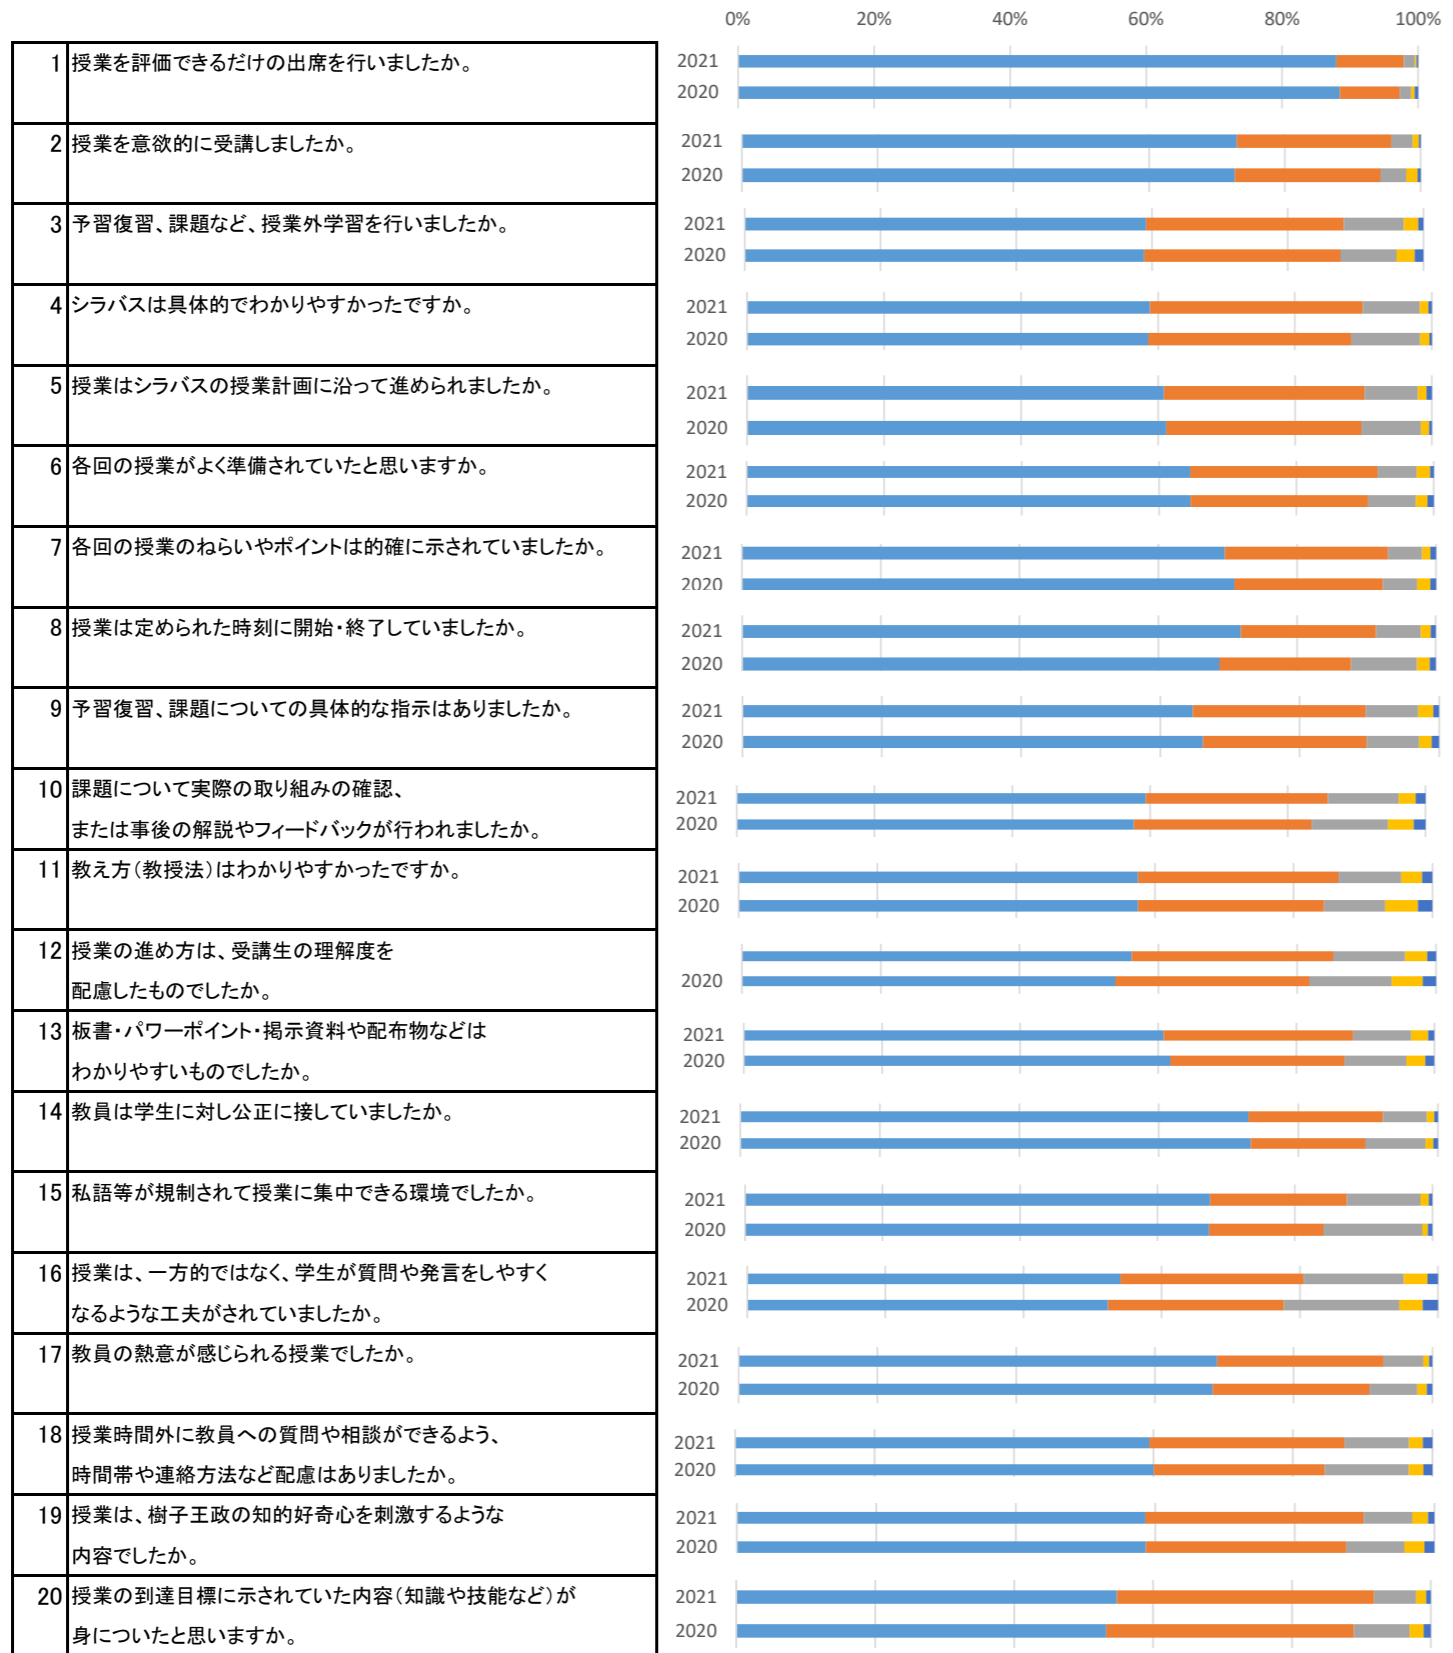

2021年度3Q・4Q 後期授業改善アンケート 設問別回答率分布表(経年集計)

履修者数:20204名 ※対前年: +7名

回答者数:6816名(回答率33.7%) ※対前年:+2517名(前年度回答率22.3%)

0% 20% 40% 60% 80% 100%

■ そう思う ■ ややそう思う ■ どちらともいえない
■ あまりそう思わない ■ そう思わない

2021年度							2020年度						
そう思う	ややそう思う	どちらともいえない	あまりそう思わない	そう思わない	有効	平均	そう思う	ややそう思う	どちらともいえない	あまりそう思わない	そう思わない	有効	平均
上段:回答数、下段:回答率							上段:回答数、下段:回答率						
5996	676	112	19	14	6817	4.85	3804	378	73	22	22	4299	4.84
87.96%	9.92%	1.64%	0.28%	0.21%			87.96%	9.92%	1.64%	0.28%	0.21%		
4969	1552	215	62	19	6817	4.67	3122	922	164	72	20	4300	4.64
72.89%	22.77%	3.15%	0.91%	0.28%			59.12%	29.18%	8.83%	2.13%	0.75%		
4030	1989	602	145	51	6817	4.44	2530	1244	355	115	55	4299	4.41
59.12%	29.18%	8.83%	2.13%	0.75%			72.89%	22.77%	3.15%	0.91%	0.28%		
4009	2122	567	86	33	6817	4.47	2520	1273	434	57	16	4300	4.45
58.81%	31.13%	8.32%	1.26%	0.48%			58.81%	31.13%	8.32%	1.26%	0.48%		
4149	2000	529	86	53	6817	4.48	2631	1226	374	50	17	4298	4.49
60.86%	29.34%	7.76%	1.26%	0.78%			60.86%	29.34%	7.76%	1.26%	0.78%		
4399	1859	388	134	37	6817	4.53	2775	1110	299	72	39	4295	4.52
64.53%	27.27%	5.69%	1.97%	0.54%			64.53%	27.27%	5.69%	1.97%	0.54%		
4742	1604	334	83	54	6817	4.60	3049	919	213	80	35	4296	4.60
69.56%	23.53%	4.90%	1.22%	0.79%			69.56%	23.53%	4.90%	1.22%	0.79%		
4899	1328	442	97	50	6816	4.60	2955	815	408	80	37	4295	4.60
71.88%	19.48%	6.48%	1.42%	0.73%			71.88%	19.48%	6.48%	1.42%	0.73%		
4406	1693	514	146	57	6816	4.50	2855	1015	325	78	46	4319	4.53
64.64%	24.84%	7.54%	2.14%	0.84%			64.64%	24.84%	7.54%	2.14%	0.84%		
4046	1805	699	168	98	6816	4.40	2478	1109	477	160	73	4297	4.52
59.36%	26.48%	10.26%	2.46%	1.44%			59.36%	26.48%	10.26%	2.46%	1.44%		
3924	1969	617	206	101	6817	4.38	2474	1152	379	204	89	4298	4.34
57.56%	28.88%	9.05%	3.02%	1.48%			57.56%	28.88%	9.05%	3.02%	1.48%		
3829	1980	703	219	86	6817	4.36	2312	1200	510	192	82	4296	4.33
56.17%	29.05%	10.31%	3.21%	1.26%			56.17%	29.05%	10.31%	3.21%	1.26%		
4143	1873	572	166	62	6816	4.45	2655	1085	383	119	56	4298	4.27
60.78%	27.48%	8.39%	2.44%	0.91%			60.78%	27.48%	8.39%	2.44%	0.91%		
4964	1313	431	71	36	6815	4.63	3143	706	370	48	28	4295	4.43
72.84%	19.27%	6.32%	1.04%	0.53%			72.84%	19.27%	6.32%	1.04%	0.53%		
4611	1355	730	85	34	6815	4.53	2899	714	619	34	28	4294	4.60
67.66%	19.88%	10.71%	1.25%	0.50%			67.66%	19.88%	10.71%	1.25%	0.50%		
3683	1808	988	232	104	6815	4.28	2242	1094	719	145	94	4294	4.50
54.04%	26.53%	14.50%	3.40%	1.53%			54.04%	26.53%	14.50%	3.40%	1.53%		
4701	1632	395	57	31	6816	4.60	2935	972	296	60	34	4297	4.22
68.97%	23.94%	5.80%	0.84%	0.45%			68.97%	23.94%	5.80%	0.84%	0.45%		
4050	1908	629	136	93	6816	4.42	2580	1054	518	91	55	4298	4.56
59.42%	27.99%	9.23%	2.00%	1.36%			59.42%	27.99%	9.23%	2.00%	1.36%		
3990	2134	475	154	62	6815	4.44	2520	1234	357	124	61	4296	4.40
58.55%	31.31%	6.97%	2.26%	0.91%			58.55%	31.31%	6.97%	2.26%	0.91%		
3735	2524	414	95	47	6815	4.44	2289	1534	343	87	45	4298	4.40
54.81%	37.04%	6.07%	1.39%	0.69%			54.81%	37.04%	6.07%	1.39%	0.69%		